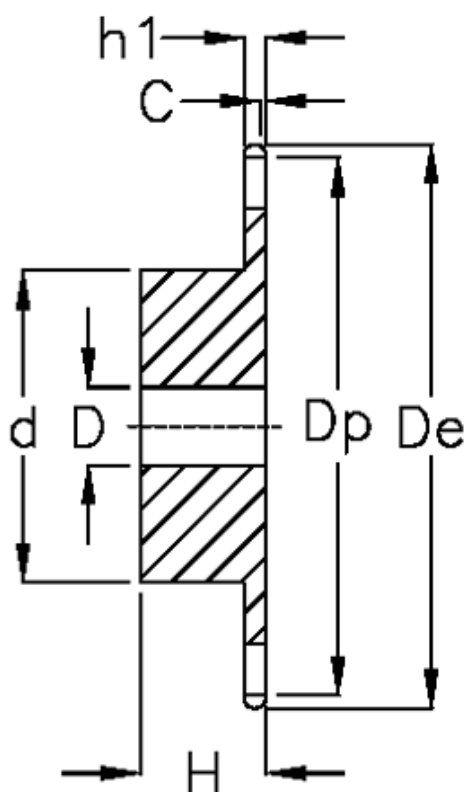

Article number: 616011011012

Description: Sprocket 28 B-1 Z=12 simplex
predrilled

Measures

C = 5
d = 125
D = 25±0,5
De = 189.3
Dp = 171.74

For chain size = 1 3/4" x 1 1/4"

For chain type = 28 B-1

H = 70

h1 = 29.4

Number of teeth = 12